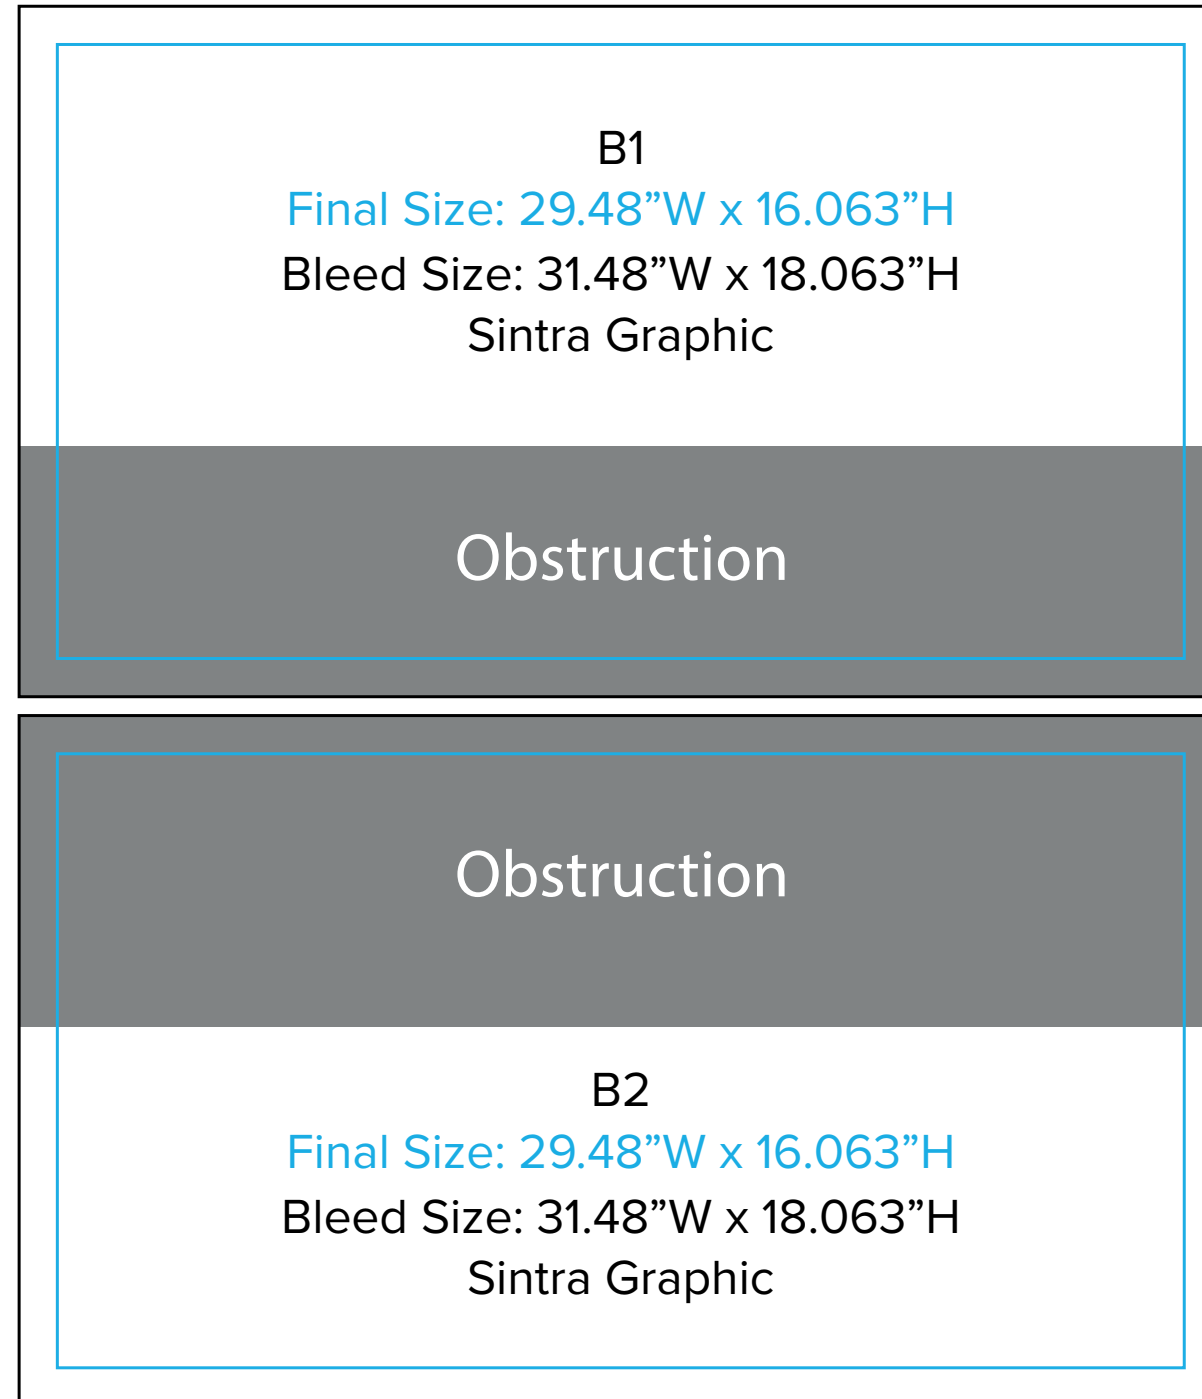

Graphic Template

NOTE: All Raster Art (jpg, tiff,psd, png, etc.) must be at least 100 dpi at print size.
Standard kits are often customized. Please check with Customer Service to ensure that this template matches your specific job.